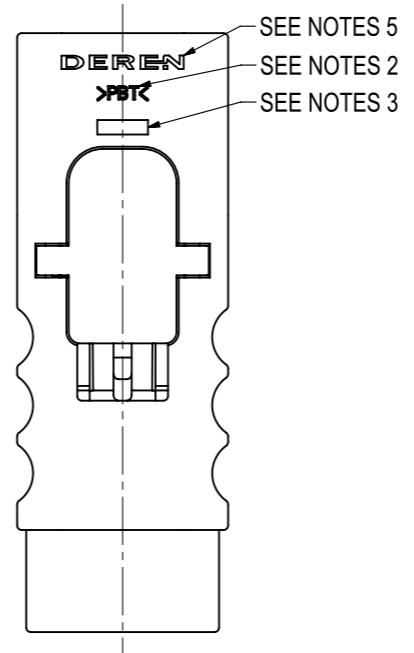

REV.	ECN NO.	LOCATION	DESCRIPTION	DATE	DESIGNER
A	...	...	INITIAL RELEASE	2018/4/19	赵才

- NOTES:
- MUST BE FREE OF FLASH, SHRINKS AND IMPERFECTION THAT AFFECT FUNCTION.
  - MATERIAL IDENTIFICATION, HEIGHT 0.6mm/0.06mm SUNK TO BE LOCATED AS SHOWN.
  - MOLD CAVITY NUMBER HEIGHT 0.6mm/0.06mm RAISED TO BE LOCATED AS SHOWN.
  - CODING NUMBER HEIGHT 0.6mm/0.05mm RAISED TO BE LOCATED AS SHOWN.
  - CORPORATE BRAND HEIGHT 0.6mm/0.06mm RAISED TO BE LOCATED AS SHOWN.

NO.	CODING	DEREN P./N.	REV.	MATERIAL	SURFACE COLOR	VOLUME(CM <sup>3</sup> )	WEIGHT(g)	NOTES
15	Z	650103-051R	A	PBT	WATER BLUE	1.06	1.36	—
14	N	650103-050R	A	PBT	PASTEL GREEN	1.06	1.36	—
13	M	650103-049R	A	PBT	PASTEL ORANGE	1.06	1.36	—
12	L	650103-048R	A	PBT	CARMINE RED	1.06	1.36	—
11	K	650103-047R	A	PBT	CURRY	1.03	1.36	—
10	I	650103-046R	A	PBT	BEIGE	1.03	1.36	—
9	H	650103-045R	A	PBT	VIOLET	1.06	1.36	—
8	G	650103-044R	A	PBT	GREY	1.06	1.36	—
7	F	650103-043R	A	PBT	BROWN	1.06	1.36	—
6	E	650103-042R	A	PBT	GREEN	1.06	1.36	—
5	D	650103-041R	A	PBT	BORDEAUX	1.06	1.36	—
4	C	650103-040R	A	PBT	BLUE	1.06	1.36	—
3	B	650103-039R	A	PBT	WHITE	1.06	1.36	—
2	A	650103-038R	A	PBT	BLACK	1.06	1.36	—
1		650799-017R	A	PBT-GF	VIOLET	0.077	0.11	—
1+15	Z	6A0103-039R	A	—	—	—	—	—
1+14	N	6A0103-038R	A	—	—	—	—	—
1+13	M	6A0103-037R	A	—	—	—	—	—
1+12	L	6A0103-036R	A	—	—	—	—	—
1+11	K	6A0103-035R	A	—	—	—	—	—
1+10	I	6A0103-034R	A	—	—	—	—	—
1+9	H	6A0103-033R	A	—	—	—	—	—
1+8	G	6A0103-032R	A	—	—	—	—	—
1+7	F	6A0103-031R	A	—	—	—	—	—
1+6	E	6A0103-030R	A	—	—	—	—	—
1+5	D	6A0103-029R	A	—	—	—	—	—
1+4	C	6A0103-028R	A	—	—	—	—	—
1+3	B	6A0103-027R	A	—	—	—	—	—
1+2	A	6A0103-026R	A	—	—	—	—	—

ANGLE		± 2°
250		± 2.0
100	250	± 1.4
50	100	± 0.8
10	50	± 0.5
0	10	± 0.3
>	<	
GENERAL TOLERANCE		

**DEREN**  
SHENZHEN DEREN ELECTRONIC CO., LTD

CUSTOMER DRAWING DATE: 2018/4/19  
TITLE: Fakra unsealed single female connector ASSY

DESIGN: 赵才  
CHECK:   
APPROVAL:   
P/N: SEE TABLE  
SHEET: 1/1  
SCALE: 3:1 UNIT: Mm