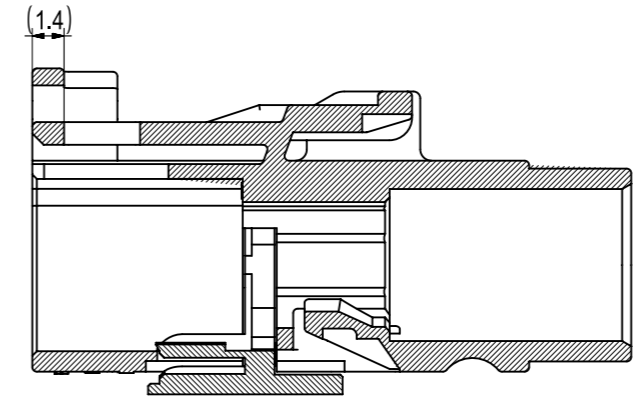

REV.	ECN NO.	LOCATION	DESCRIPTION	DATE	DESIGNER
A	...	...	INITIAL RELEASE	2018/4/19	赵才

- NOTES:
- MUST BE FREE OF FLASH, SHRINKS AND IMPERFECTION THAT AFFECT FUNCTION.
  - MATERIAL IDENTIFICATION, HEIGHT 0.6mm/0.06mm SUNK TO BE LOCATED AS SHOWN.
  - MOLD CAVITY NUMBER HEIGHT 0.6mm/0.06mm RAISED TO BE LOCATED AS SHOWN.
  - CODING NUMBER HEIGHT 0.6mm/0.05mm RAISED TO BE LOCATED AS SHOWN.
  - CORPORATE BRAND HEIGHT 0.6mm/0.06mm RAISED TO BE LOCATED AS SHOWN.

NO.	CODING	DEREN P./N.	REV.	MATERIAL	SURFACE COLOR	VOLUME(CM <sup>3</sup> )	WEIGHT(g)	NOTES
15	Z	650103-051R	A	PBT	WATER BLUE	1.06	1.36	—
14	N	650103-050R	A	PBT	PASTEL GREEN	1.06	1.36	—
13	M	650103-049R	A	PBT	PASTEL ORANGE	1.06	1.36	—
12	L	650103-048R	A	PBT	CARMINE RED	1.06	1.36	—
11	K	650103-047R	A	PBT	CURRY	1.03	1.36	—
10	I	650103-046R	A	PBT	BEIGE	1.03	1.36	—
9	H	650103-045R	A	PBT	VIOLET	1.06	1.36	—
8	G	650103-044R	A	PBT	GREY	1.06	1.36	—
7	F	650103-043R	A	PBT	BROWN	1.06	1.36	—
6	E	650103-042R	A	PBT	GREEN	1.06	1.36	—
5	D	650103-041R	A	PBT	BORDEAUX	1.06	1.36	—
4	C	650103-040R	A	PBT	BLUE	1.06	1.36	—
3	B	650103-039R	A	PBT	WHITE	1.06	1.36	—
2	A	650103-038R	A	PBT	BLACK	1.06	1.36	—
1		650799-017R	A	PBT-GF	VIOLET	0.077	0.11	—
1+15	Z	6A0103-039R	A	—	—	—	—	—
1+14	N	6A0103-038R	A	—	—	—	—	—
1+13	M	6A0103-037R	A	—	—	—	—	—
1+12	L	6A0103-036R	A	—	—	—	—	—
1+11	K	6A0103-035R	A	—	—	—	—	—
1+10	I	6A0103-034R	A	—	—	—	—	—
1+9	H	6A0103-033R	A	—	—	—	—	—
1+8	G	6A0103-032R	A	—	—	—	—	—
1+7	F	6A0103-031R	A	—	—	—	—	—
1+6	E	6A0103-030R	A	—	—	—	—	—
1+5	D	6A0103-029R	A	—	—	—	—	—
1+4	C	6A0103-028R	A	—	—	—	—	—
1+3	B	6A0103-027R	A	—	—	—	—	—
1+2	A	6A0103-026R	A	—	—	—	—	—

ANGLE		± 2°
250		± 2.0
100	250	± 1.4
50	100	± 0.8
10	50	± 0.5
0	10	± 0.3
>	<	
GENERAL TOLERANCE		

**DEREN**  
SHENZHEN DEREN ELECTRONIC CO., LTD

CUSTOMER DRAWING DATE: 2018/4/19  
TITLE: Fakra unsealed single female connector ASSY

DESIGN: 赵才  
CHECK:   
APPROVAL:   
P/N: SEE TABLE  
SHEET: 1/1  
SCALE: 3:1 UNIT: Mm