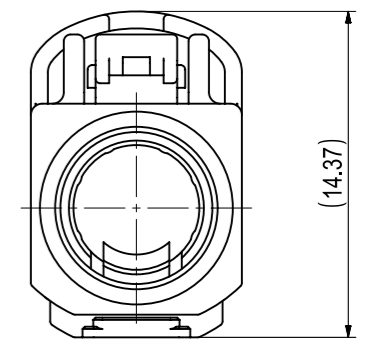

REV.	ECN NO.	LOCATION	DESCRIPTION	DATE	DESIGNER
A	...	...	INITIAL RELEASE	2018/4/19	赵才

- NOTES:
- MUST BE FREE OF FLASH, SHRINKS AND IMPERFECTION THAT AFFECT FUNCTION.
  - MATERIAL IDENTIFICATION, HEIGHT 0.6mm/0.06mm SUNK TO BE LOCATED AS SHOWN.
  - MOLD CAVITY NUMBER HEIGHT 0.6mm/0.06mm RAISED TO BE LOCATED AS SHOWN.
  - CODING NUMBER HEIGHT 0.6mm/0.05mm RAISED TO BE LOCATED AS SHOWN.
  - CORPORATE BRAND HEIGHT 0.6mm/0.06mm RAISED TO BE LOCATED AS SHOWN.

NO.	CODING	DEREN P./N.	REV.	MATERIAL	SURFACE COLOR	VOLUME(CM <sup>3</sup> )	WEIGHT(g)	NOTES
15	Z	650103-051R	A	PBT	WATER BLUE	1.06	1.36	—
14	N	650103-050R	A	PBT	PASTEL GREEN	1.06	1.36	—
13	M	650103-049R	A	PBT	PASTEL ORANGE	1.06	1.36	—
12	L	650103-048R	A	PBT	CARMINE RED	1.06	1.36	—
11	K	650103-047R	A	PBT	CURRY	1.03	1.36	—
10	I	650103-046R	A	PBT	BEIGE	1.03	1.36	—
9	H	650103-045R	A	PBT	VIOLET	1.06	1.36	—
8	G	650103-044R	A	PBT	GREY	1.06	1.36	—
7	F	650103-043R	A	PBT	BROWN	1.06	1.36	—
6	E	650103-042R	A	PBT	GREEN	1.06	1.36	—
5	D	650103-041R	A	PBT	BORDEAUX	1.06	1.36	—
4	C	650103-040R	A	PBT	BLUE	1.06	1.36	—
3	B	650103-039R	A	PBT	WHITE	1.06	1.36	—
2	A	650103-038R	A	PBT	BLACK	1.06	1.36	—
1		650799-017R	A	PBT-GF	VIOLET	0.077	0.11	—
1+15	Z	6A0103-039R	A	—	—	—	—	—
1+14	N	6A0103-038R	A	—	—	—	—	—
1+13	M	6A0103-037R	A	—	—	—	—	—
1+12	L	6A0103-036R	A	—	—	—	—	—
1+11	K	6A0103-035R	A	—	—	—	—	—
1+10	I	6A0103-034R	A	—	—	—	—	—
1+9	H	6A0103-033R	A	—	—	—	—	—
1+8	G	6A0103-032R	A	—	—	—	—	—
1+7	F	6A0103-031R	A	—	—	—	—	—
1+6	E	6A0103-030R	A	—	—	—	—	—
1+5	D	6A0103-029R	A	—	—	—	—	—
1+4	C	6A0103-028R	A	—	—	—	—	—
1+3	B	6A0103-027R	A	—	—	—	—	—
1+2	A	6A0103-026R	A	—	—	—	—	—

ANGLE		± 2°
250		± 2.0
100	250	± 1.4
50	100	± 0.8
10	50	± 0.5
0	10	± 0.3
>	<	
GENERAL TOLERANCE		

**DEREN**  
SHENZHEN DEREN ELECTRONIC CO., LTD

CUSTOMER DRAWING DATE: 2018/4/19  
TITLE: Fakra unsealed single female connector ASSY

DESIGN: 赵才  
CHECK:   
APPROVAL:   
P/N: SEE TABLE  
SHEET: 1/1  
SCALE: 3:1 UNIT: Mm