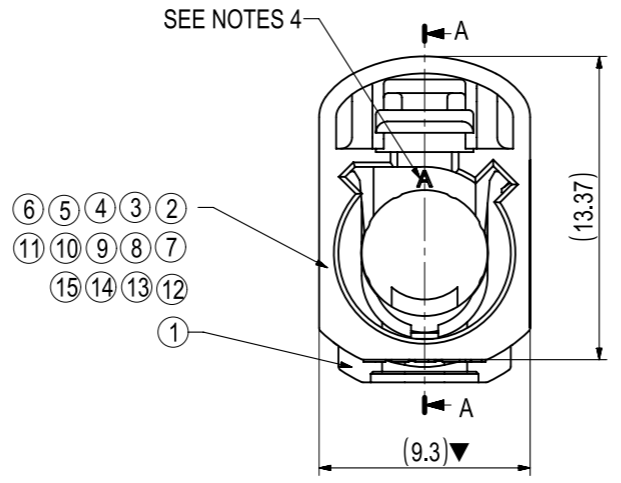

REV.	ECN NO.	LOCATION	DESCRIPTION	DATE	DESIGNER
A	...	...	INITIAL RELEASE	2018/4/19	赵才

- NOTES:
- MUST BE FREE OF FLASH, SHRINKS AND IMPERFECTION THAT AFFECT FUNCTION.
  - MATERIAL IDENTIFICATION, HEIGHT 0.6mm/0.06mm SUNK TO BE LOCATED AS SHOWN.
  - MOLD CAVITY NUMBER HEIGHT 0.6mm/0.06mm RAISED TO BE LOCATED AS SHOWN.
  - CODING NUMBER HEIGHT 0.6mm/0.05mm RAISED TO BE LOCATED AS SHOWN.
  - CORPORATE BRAND HEIGHT 0.6mm/0.06mm RAISED TO BE LOCATED AS SHOWN.

NO.	CODING	DEREN P./N.	REV.	MATERIAL	SURFACE COLOR	VOLUME(CM <sup>3</sup> )	WEIGHT(g)	NOTES
15	Z	650103-051R	A	PBT	WATER BLUE	1.06	1.36	—
14	N	650103-050R	A	PBT	PASTEL GREEN	1.06	1.36	—
13	M	650103-049R	A	PBT	PASTEL ORANGE	1.06	1.36	—
12	L	650103-048R	A	PBT	CARMINE RED	1.06	1.36	—
11	K	650103-047R	A	PBT	CURRY	1.03	1.36	—
10	I	650103-046R	A	PBT	BEIGE	1.03	1.36	—
9	H	650103-045R	A	PBT	VIOLET	1.06	1.36	—
8	G	650103-044R	A	PBT	GREY	1.06	1.36	—
7	F	650103-043R	A	PBT	BROWN	1.06	1.36	—
6	E	650103-042R	A	PBT	GREEN	1.06	1.36	—
5	D	650103-041R	A	PBT	BORDEAUX	1.06	1.36	—
4	C	650103-040R	A	PBT	BLUE	1.06	1.36	—
3	B	650103-039R	A	PBT	WHITE	1.06	1.36	—
2	A	650103-038R	A	PBT	BLACK	1.06	1.36	—
1		650799-017R	A	PBT-GF	VIOLET	0.077	0.11	—
1+15	Z	6A0103-039R	A	—	—	—	—	—
1+14	N	6A0103-038R	A	—	—	—	—	—
1+13	M	6A0103-037R	A	—	—	—	—	—
1+12	L	6A0103-036R	A	—	—	—	—	—
1+11	K	6A0103-035R	A	—	—	—	—	—
1+10	I	6A0103-034R	A	—	—	—	—	—
1+9	H	6A0103-033R	A	—	—	—	—	—
1+8	G	6A0103-032R	A	—	—	—	—	—
1+7	F	6A0103-031R	A	—	—	—	—	—
1+6	E	6A0103-030R	A	—	—	—	—	—
1+5	D	6A0103-029R	A	—	—	—	—	—
1+4	C	6A0103-028R	A	—	—	—	—	—
1+3	B	6A0103-027R	A	—	—	—	—	—
1+2	A	6A0103-026R	A	—	—	—	—	—

ANGLE		± 2°
250		± 2.0
100	250	± 1.4
50	100	± 0.8
10	50	± 0.5
0	10	± 0.3
>	<	
GENERAL TOLERANCE		

**DEREN**  
SHENZHEN DEREN ELECTRONIC CO., LTD

CUSTOMER DRAWING DATE: 2018/4/19  
TITLE: Fakra unsealed single female connector ASSY

DESIGN: 赵才  
CHECK:   
APPROVAL:   
P/N: SEE TABLE  
SHEET: 1/1  
SCALE: 3:1 UNIT: Mm