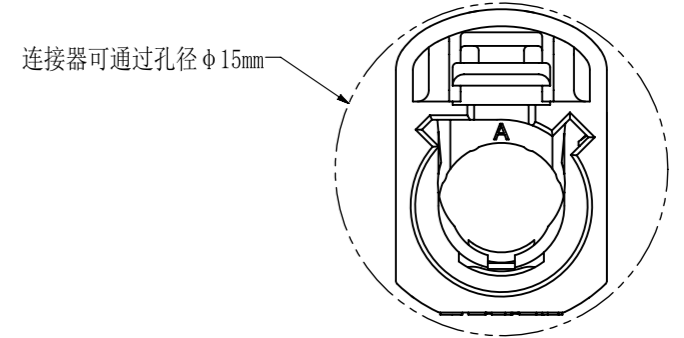

REV.	ECN NO.	LOCATION	DESCRIPTION	DATE	DESIGNER
A	...	...	INITIAL RELEASE	2018/4/19	赵才

- NOTES:
- MUST BE FREE OF FLASH, SHRINKS AND IMPERFECTION THAT AFFECT FUNCTION.
  - MATERIAL IDENTIFICATION, HEIGHT 0.6mm/0.06mm SUNK TO BE LOCATED AS SHOWN.
  - MOLD CAVITY NUMBER HEIGHT 0.6mm/0.06mm RAISED TO BE LOCATED AS SHOWN.
  - CODING NUMBER HEIGHT 0.6mm/0.05mm RAISED TO BE LOCATED AS SHOWN.
  - CORPORATE BRAND HEIGHT 0.6mm/0.06mm RAISED TO BE LOCATED AS SHOWN.

NO.	CODING	DEREN P./N.	REV.	MATERIAL	SURFACE COLOR	VOLUME(CM <sup>3</sup> )	WEIGHT(g)	NOTES
15	Z	650103-051R	A	PBT	WATER BLUE	1.06	1.36	—
14	N	650103-050R	A	PBT	PASTEL GREEN	1.06	1.36	—
13	M	650103-049R	A	PBT	PASTEL ORANGE	1.06	1.36	—
12	L	650103-048R	A	PBT	CARMINE RED	1.06	1.36	—
11	K	650103-047R	A	PBT	CURRY	1.03	1.36	—
10	I	650103-046R	A	PBT	BEIGE	1.03	1.36	—
9	H	650103-045R	A	PBT	VIOLET	1.06	1.36	—
8	G	650103-044R	A	PBT	GREY	1.06	1.36	—
7	F	650103-043R	A	PBT	BROWN	1.06	1.36	—
6	E	650103-042R	A	PBT	GREEN	1.06	1.36	—
5	D	650103-041R	A	PBT	BORDEAUX	1.06	1.36	—
4	C	650103-040R	A	PBT	BLUE	1.06	1.36	—
3	B	650103-039R	A	PBT	WHITE	1.06	1.36	—
2	A	650103-038R	A	PBT	BLACK	1.06	1.36	—
1		650799-017R	A	PBT-GF	VIOLET	0.077	0.11	—
1+15	Z	6A0103-039R	A	—	—	—	—	—
1+14	N	6A0103-038R	A	—	—	—	—	—
1+13	M	6A0103-037R	A	—	—	—	—	—
1+12	L	6A0103-036R	A	—	—	—	—	—
1+11	K	6A0103-035R	A	—	—	—	—	—
1+10	I	6A0103-034R	A	—	—	—	—	—
1+9	H	6A0103-033R	A	—	—	—	—	—
1+8	G	6A0103-032R	A	—	—	—	—	—
1+7	F	6A0103-031R	A	—	—	—	—	—
1+6	E	6A0103-030R	A	—	—	—	—	—
1+5	D	6A0103-029R	A	—	—	—	—	—
1+4	C	6A0103-028R	A	—	—	—	—	—
1+3	B	6A0103-027R	A	—	—	—	—	—
1+2	A	6A0103-026R	A	—	—	—	—	—

ANGLE		± 2°
250		± 2.0
100	250	± 1.4
50	100	± 0.8
10	50	± 0.5
0	10	± 0.3
>	<	
GENERAL TOLERANCE		

**DEREN**  
SHENZHEN DEREN ELECTRONIC CO., LTD

CUSTOMER DRAWING DATE: 2018/4/19  
TITLE: Fakra unsealed single female connector ASSY

DESIGN: 赵才  
CHECK:   
APPROVAL:   
P/N: SEE TABLE  
SHEET: 1/1  
SCALE: 3:1 UNIT: Mm