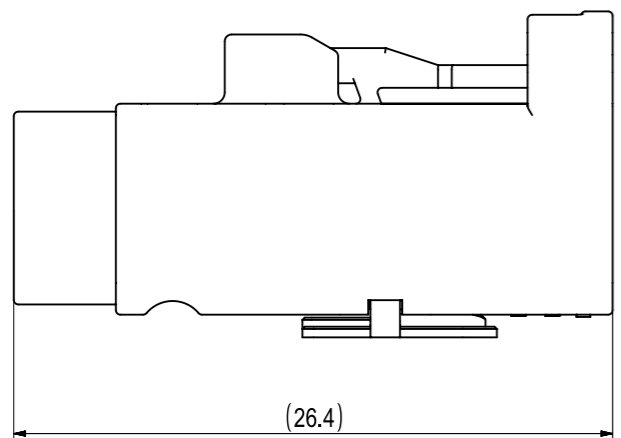

REV.	ECN NO.	LOCATION	DESCRIPTION	DATE	DESIGNER
A	...	...	INITIAL RELEASE	2018/4/19	赵才

- NOTES:
- MUST BE FREE OF FLASH, SHRINKS AND IMPERFECTION THAT AFFECT FUNCTION.
  - MATERIAL IDENTIFICATION, HEIGHT 0.6mm/0.06mm SUNK TO BE LOCATED AS SHOWN.
  - MOLD CAVITY NUMBER HEIGHT 0.6mm/0.06mm RAISED TO BE LOCATED AS SHOWN.
  - CODING NUMBER HEIGHT 0.6mm/0.05mm RAISED TO BE LOCATED AS SHOWN.
  - CORPORATE BRAND HEIGHT 0.6mm/0.06mm RAISED TO BE LOCATED AS SHOWN.

NO.	CODING	DEREN P./N.	REV.	MATERIAL	SURFACE COLOR	VOLUME(CM <sup>3</sup> )	WEIGHT(g)	NOTES
15	Z	650103-051R	A	PBT	WATER BLUE	1.06	1.36	—
14	N	650103-050R	A	PBT	PASTEL GREEN	1.06	1.36	—
13	M	650103-049R	A	PBT	PASTEL ORANGE	1.06	1.36	—
12	L	650103-048R	A	PBT	CARMINE RED	1.06	1.36	—
11	K	650103-047R	A	PBT	CURRY	1.03	1.36	—
10	I	650103-046R	A	PBT	BEIGE	1.03	1.36	—
9	H	650103-045R	A	PBT	VIOLET	1.06	1.36	—
8	G	650103-044R	A	PBT	GREY	1.06	1.36	—
7	F	650103-043R	A	PBT	BROWN	1.06	1.36	—
6	E	650103-042R	A	PBT	GREEN	1.06	1.36	—
5	D	650103-041R	A	PBT	BORDEAUX	1.06	1.36	—
4	C	650103-040R	A	PBT	BLUE	1.06	1.36	—
3	B	650103-039R	A	PBT	WHITE	1.06	1.36	—
2	A	650103-038R	A	PBT	BLACK	1.06	1.36	—
1		650799-017R	A	PBT-GF	VIOLET	0.077	0.11	—
1+15	Z	6A0103-039R	A	—	—	—	—	—
1+14	N	6A0103-038R	A	—	—	—	—	—
1+13	M	6A0103-037R	A	—	—	—	—	—
1+12	L	6A0103-036R	A	—	—	—	—	—
1+11	K	6A0103-035R	A	—	—	—	—	—
1+10	I	6A0103-034R	A	—	—	—	—	—
1+9	H	6A0103-033R	A	—	—	—	—	—
1+8	G	6A0103-032R	A	—	—	—	—	—
1+7	F	6A0103-031R	A	—	—	—	—	—
1+6	E	6A0103-030R	A	—	—	—	—	—
1+5	D	6A0103-029R	A	—	—	—	—	—
1+4	C	6A0103-028R	A	—	—	—	—	—
1+3	B	6A0103-027R	A	—	—	—	—	—
1+2	A	6A0103-026R	A	—	—	—	—	—

ANGLE		± 2°
250		± 2.0
100	250	± 1.4
50	100	± 0.8
10	50	± 0.5
0	10	± 0.3
>	<	
GENERAL TOLERANCE		

**DEREN**  
SHENZHEN DEREN ELECTRONIC CO., LTD

CUSTOMER DRAWING DATE: 2018/4/19  
TITLE: Fakra unsealed single female connector ASSY

DESIGN: 赵才  
CHECK:   
APPROVAL:   
P/N: SEE TABLE  
SHEET: 1/1  
SCALE: 3:1 UNIT: Mm