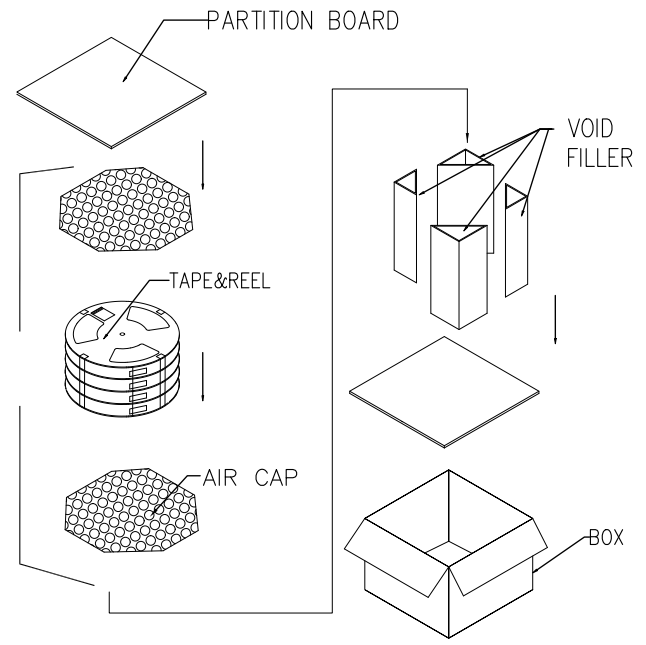

REV.	ECN NO.	LOCATION	DESCRIPTION	DATE	DESIGN
SEE SHEET 1					

- MATERIAL:
COVER TAPE: PET, COLOR: CLEAR
CARRIER TAPE: PET
REEL: PS
SHIPPING BOX: CORRUGATED FIBER
- DIMENSION:
REEL: SEE DRAWING
BOX: 340X340X265mm
- QUANTITY: SEE TABLE

PART NUMBER	REEL (QTY)	CARTON (PCS)
40060800XXH	7	1120

DIM	TOL	DIM	TOL
x		x	
.x		.x	
.xx			

DEREN
SHENZHEN DEREN ELECTRONIC CO., LTD

C-DWG	TY	DATE	TITLE: MULTI-TRAK VT 21A Power Receptacle Conn
DESIGN: Mike	06/27/24	P/N: SEE P/N	
CHECK: Wilson	06/27/24	SHEET: 2/2	
REV. X1	APPROVAL: Bill Lin	06/27/24	SCALE: N/A UNIT: mm