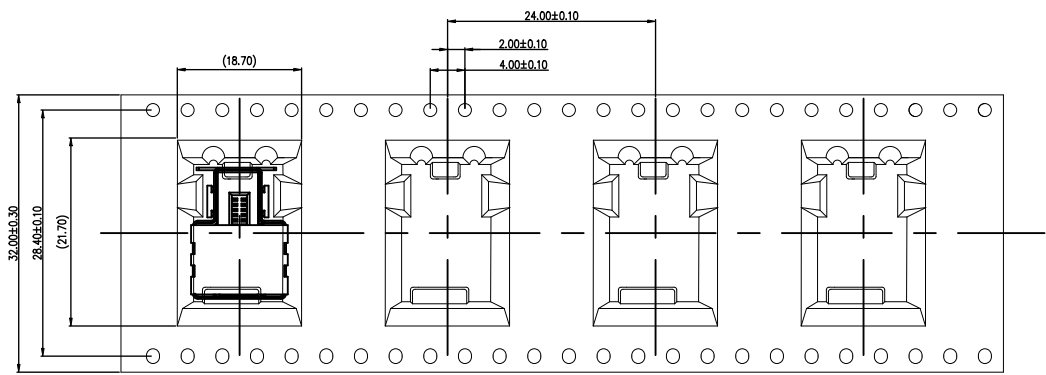

REV.	ECN NO.	LOCATION	DESCRIPTION	DATE	DESIGN
SEE SHEET 1					

- MATERIAL:
COVER TAPE: PET, COLOR: CLEAR
CARRIER TAPE: PET
REEL: PS
SHIPPING BOX: CORRUGATED FIBER
- DIMENSION:
REEL: SEE DRAWING
BOX: 340X340X265mm
- QUANTITY: SEE TABLE

PART NUMBER	REEL (QTY)	CARTON (PCS)
40060800XXH	7	1120

DIM	TOL	DIM	TOL
x		x	
.x		.x	
.xx			

DEREN
SHENZHEN DEREN ELECTRONIC CO., LTD

C-DWG	TY	DATE	TITLE: MULTI-TRAK VT 21A Power Receptacle Conn
DESIGN: Mike	06/27/24	P/N: SEE P/N	
CHECK: Wilson	06/27/24	SHEET: 2/2	
REV. X1	APPROVAL: Bill Lin	06/27/24	SCALE: N/A UNIT: mm