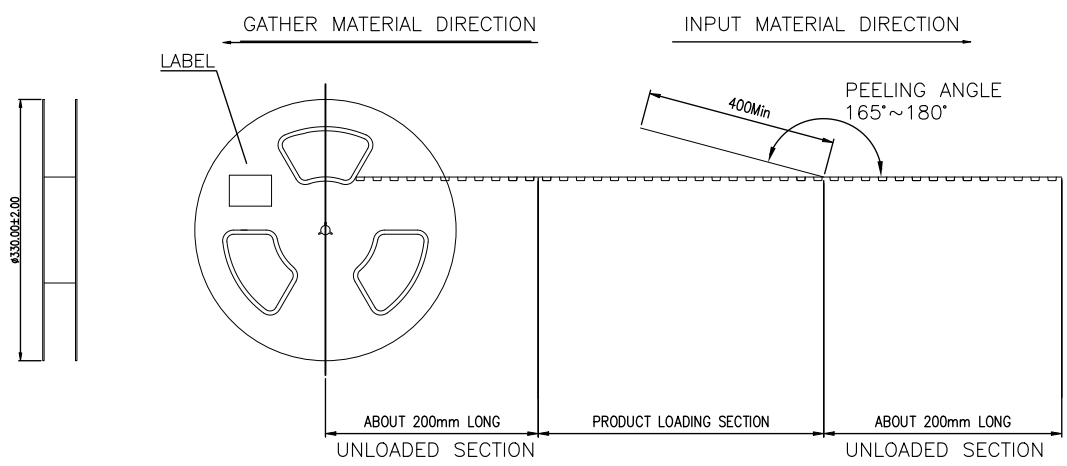

REV.	ECN NO.	LOCATION	DESCRIPTION	DATE	DESIGN
SEE SHEET 1					

- MATERIAL:
COVER TAPE: PET, COLOR: CLEAR
CARRIER TAPE: PET
REEL: PS
SHIPPING BOX: CORRUGATED FIBER
- DIMENSION:
REEL: SEE DRAWING
BOX: 340X340X265mm
- QUANTITY: SEE TABLE

PART NUMBER	REEL (QTY)	CARTON (PCS)
40060800XXH	7	1120

DIM	TOL	DIM	TOL
x		x	
.x		.x	
.xx			

DEREN
SHENZHEN DEREN ELECTRONIC CO., LTD

C-DWG	TY	DATE	TITLE: MULTI-TRAK VT 21A Power Receptacle Conn
DESIGN: Mike	06/27/24	P/N: SEE P/N	
CHECK: Wilson	06/27/24	SHEET: 2/2	
REV. X1	APPROVAL: Bill Lin	06/27/24	SCALE: N/A UNIT: mm